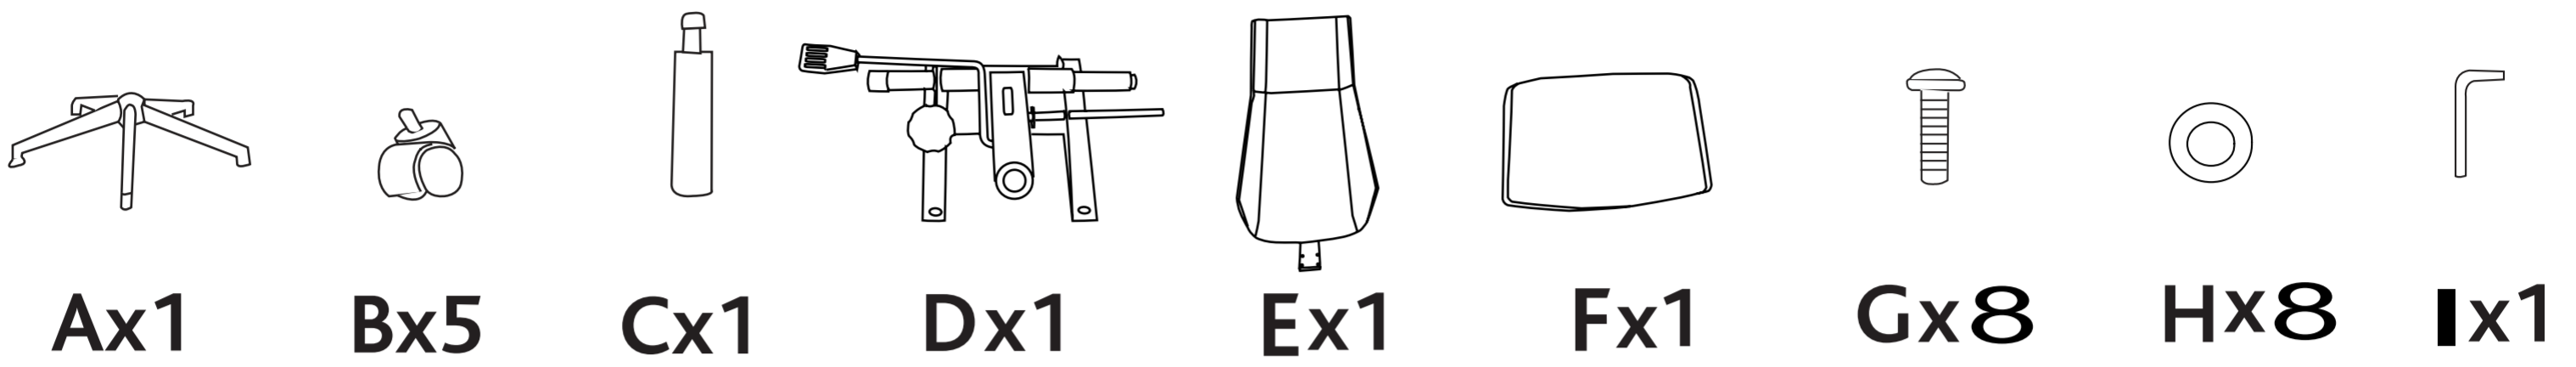

# Curved Padded Office Chair

**IMPORTANT:**  
BLACK CAP MUST  
BE REMOVED